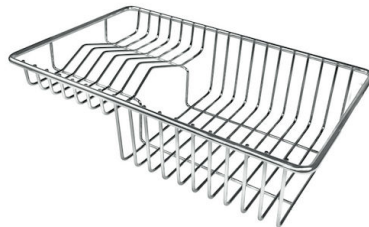

Waste fitting 3,5" drain

FEATURES

Diamond-shape bottom The draining of water is an important feature in a sink, and it's always taken good care of in Foster products. In the bent-welded sinks, which would have a flat bottom, the proper draining is guaranteed by the elegant beveling, which helps the water flow.

Small radius Bowls with squared shapes with a modern design and an increased capacity, for a minimal aesthetics connected with an extreme practicality.

Deep bowls This bowls reach an important depth, over 20 cm, thanks to the advanced production technology, that can be offer great capieny and practicality in all the washing operations.

TECHNICAL DATA

OPTIONAL ACCESSORIES

Glass chopping board
8631 300

HPDE Chopping board
8657 001

HPDE Twin chopping board
8644 101

Stainless steel basket
8611 000

Stainless steel plate rack
8100 303
* only in combination with the accessory
8644 101

Stainless steel plate rack
8100 201

White bowl
8153 100

**Graters kit with ring-holder and
food collection tray**
8159 101
* only in combination with the accessory
8644 101

Stainless steel perforated tray
8151 000
* only in combination with the accessory
8644 101