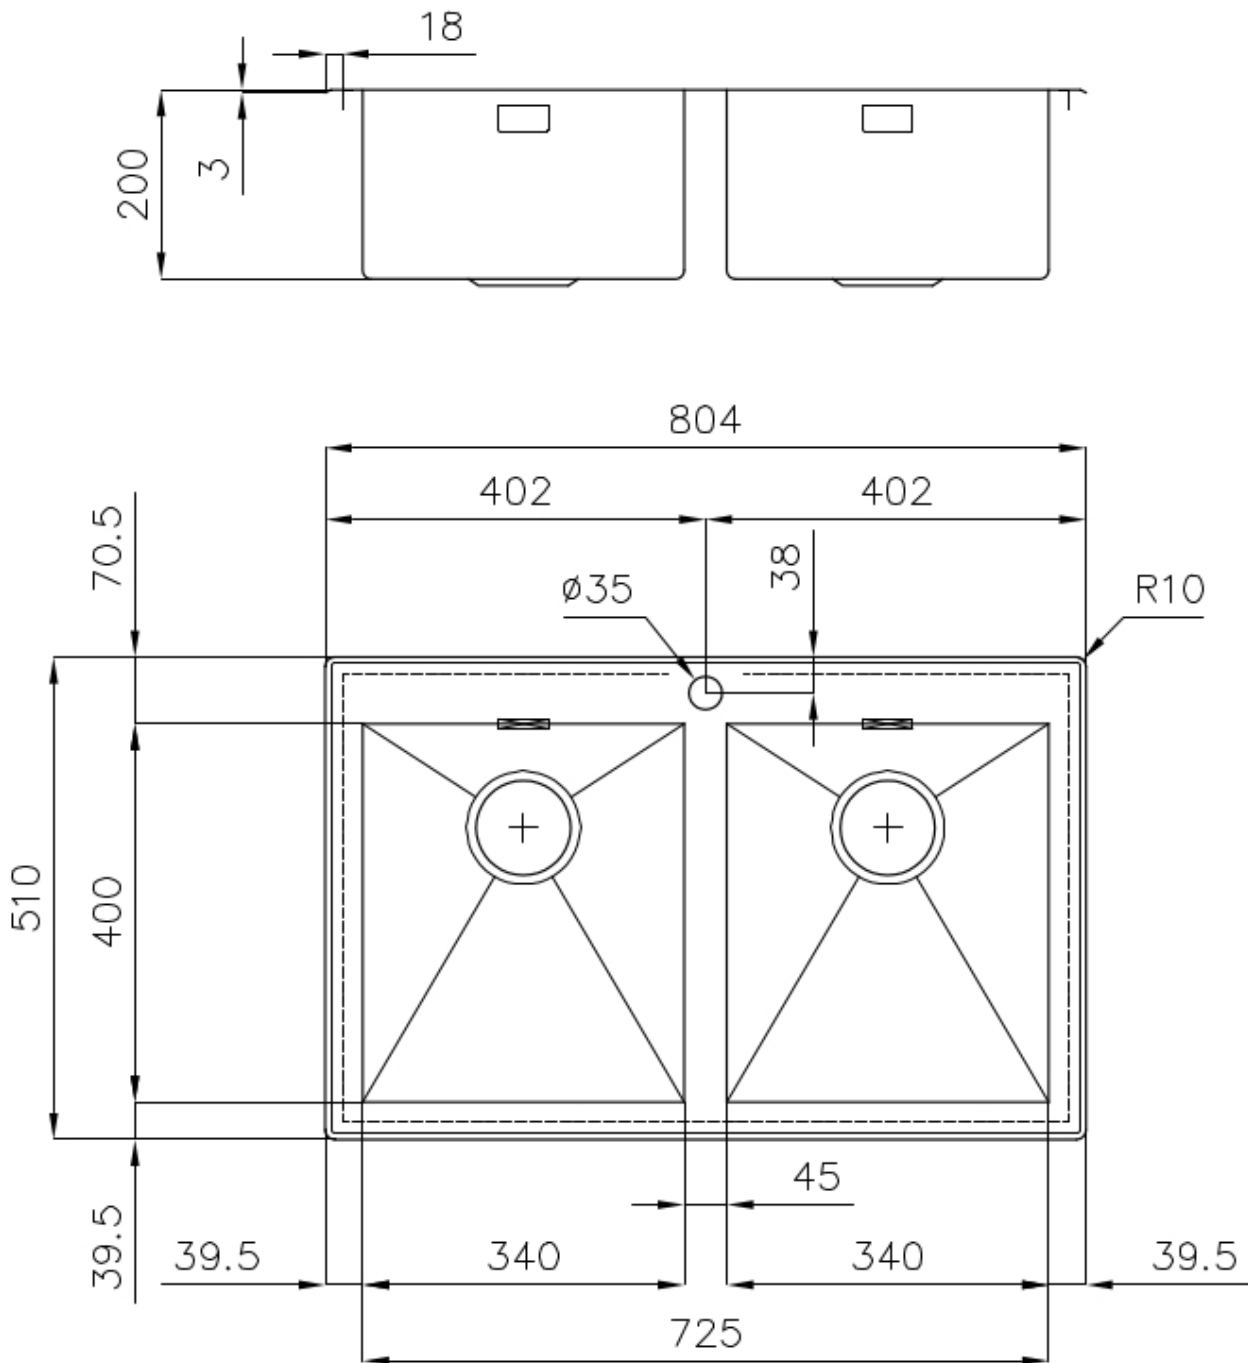

TECHNICAL DATA